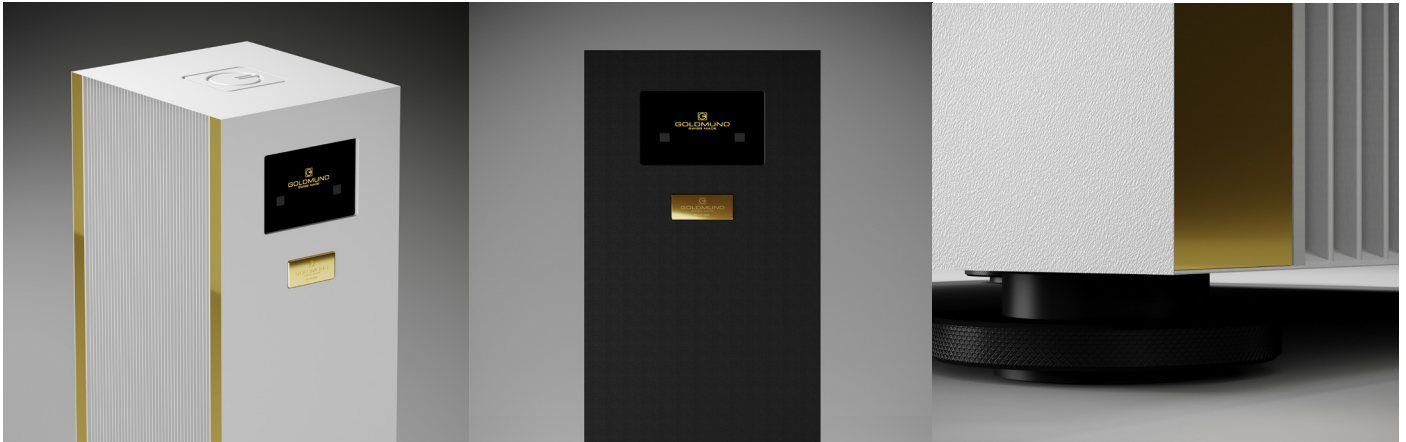

GOLDMUND
SWISS MADE

MONO POWER AMPLIFIER

TELOS 8800

FULL POWER

The Telos 8800 mono amplifier is one of the most powerful amplifiers in the world, featuring 4 separate electronic boards to maximise system stability. Telos 8800 sets a new standard for performance, with unrivalled power and revolutionary innovations that redefine the listening experience.

SHIPPING DETAILS

The Telos 8800 comprises a pair of mono amplifiers, delivered in two custom flight cases for superior protection and convenient transportation.

WWW.GOLDMUND.COM

OUTPUT POWER

Maximum power (IEC60065): 1400 Wrms on 8 Ω / 1 % THD*