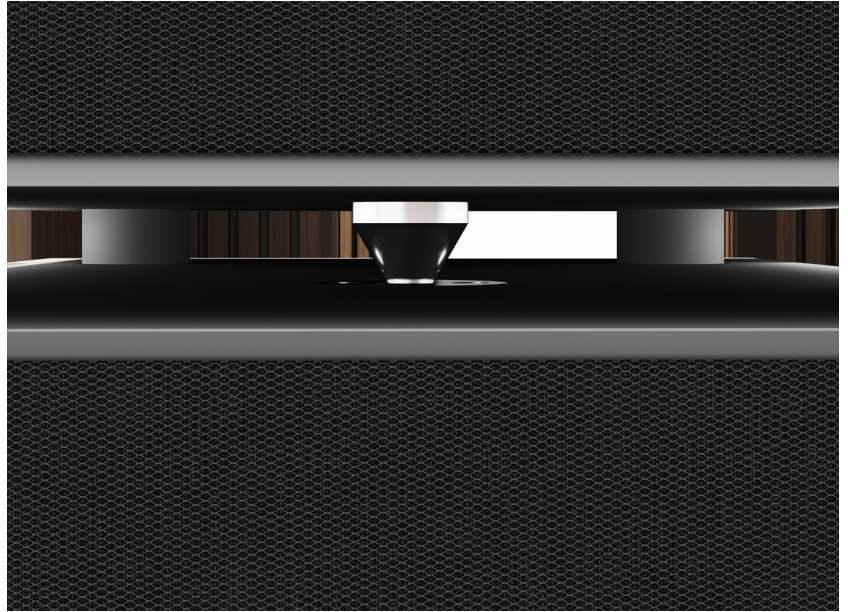

GOLDMUND
SWISS MADE

PASSIVE SPEAKER

RHEA PASSIVE

SHIPPING DETAILS

The pair of Rhea Passive speakers comes packaged in one custom flight case designed for safe storage and protection during transport.

SPECIFICATIONS PER UNIT

DRIVERS

1 x soft dome tweeter
1 x 7" medium
1 x 12" woofer

BASS LOAD

Vent loading

FREQUENCY RESPONSE

27 Hz (-6 dB) -> 25 kHz

IMPEDANCE

Nominal value: 6.0 Ohms
Minimal value: 4.0 Ohms

SPEAKER DIMENSIONS

45 W x 135 H x 54 D (cm)
17.72 W x 53.15 H x 21.26 D (inch)
123 Kg

COLOR

Standard
Gray enclosure and black grids

On Request

Black enclosure and black grids

FLIGHTCASE DIMENSIONS (GROSS)

61 W x 152 H x 109 D (cm)
24.02 W x 59.84 H x 42.91 D (inch)
330 Kg