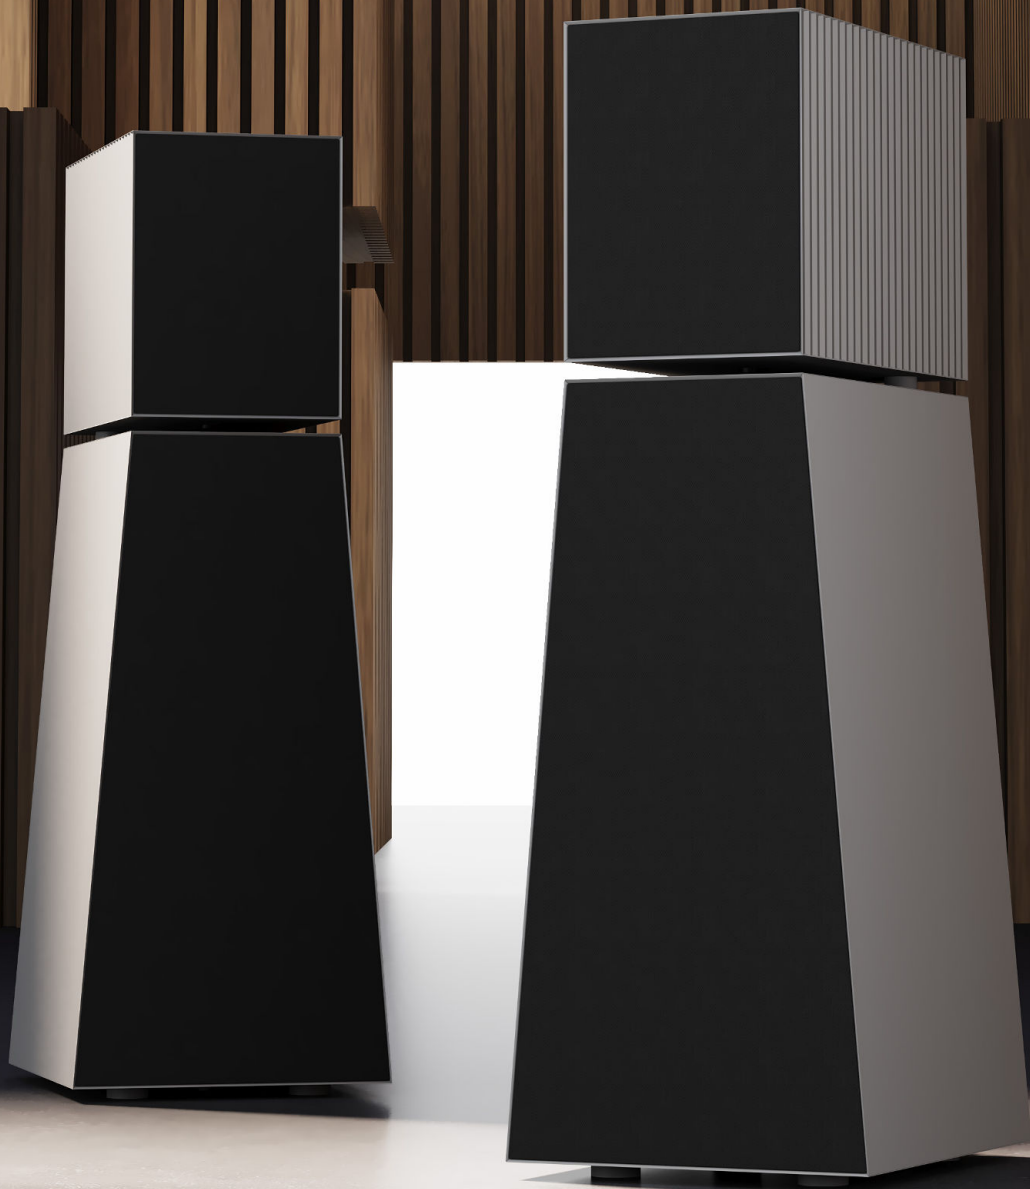

## TIMELESS BEAUTY, SONIC LEGACY

Rhea Passive is a stunning three-way stereo passive speaker that embodies the elegance and sonic excellence for which Goldmund is renowned. Rooted in the distinctive design language of Goldmund's latest active speaker line, Rhea Passive brings a contemporary edge to analog systems, merging refined aesthetics with breathtaking acoustic precision.

#### SPEAKER DIMENSIONS

45 W x 135 H x 54 D (cm)  
17.72 W x 53.15 H x 21.26 D (inch)  
123 Kg