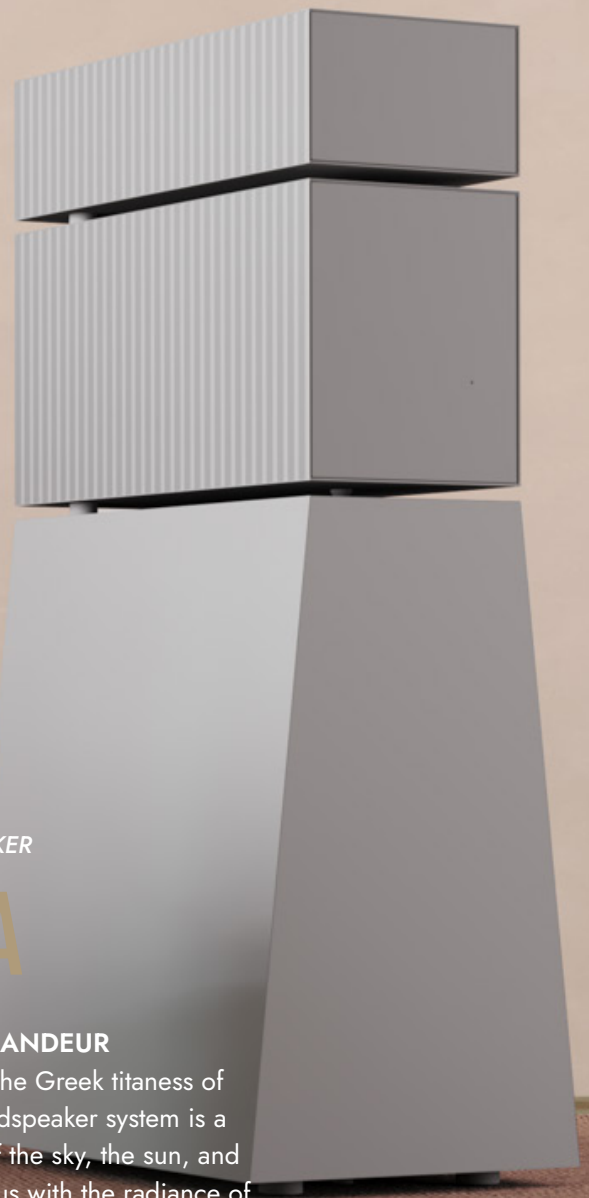

GOLDMUND
SWISS MADE

WIRELESS SPEAKER

THEIA

MYTHOLOGICAL GRANDEUR

Drawing inspiration from Theia, the Greek titaness of sight and heavenly glory, this loudspeaker system is a tribute to the dazzling brilliance of the sky, the sun, and the moon. Theia's name, synonymous with the radiance of the cosmos, infuses this masterpiece with the essence of celestial beauty, offering an auditory experience as clear and splendid as the heavens.