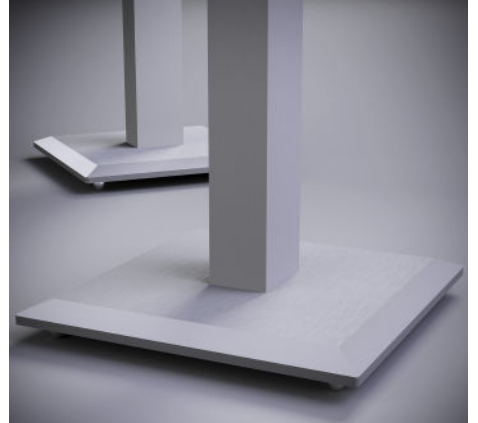

Grey Grills (default)

Black Grills (subject to pre-order)

GOLDMUND
SWISS MADE

ACCESSORY

MELOS STAND

PRECISION-CRAFTED MECHANICS

Crafted with meticulous attention to detail, the Melos Stand features a rectangular support bar and a sturdy rectangular base, both boasting a harmonious blend of two distinct aluminium finishes – micro-blasted and brushed. This fusion not only adds a touch of sophistication to your space but also plays with light to create a captivating light game, enhancing the visual appeal of your audio setup.